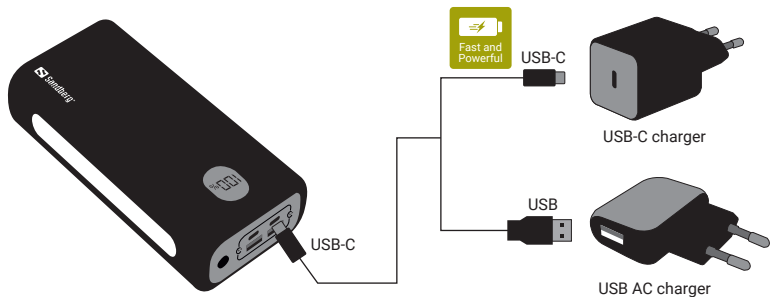

# Powerbank USB-C PD 20W 30000

Quick guide

420-68

[www.sandberg.world](http://www.sandberg.world)

## Charge Powerbank

Charging status display

Click to check the battery level

Fast charging